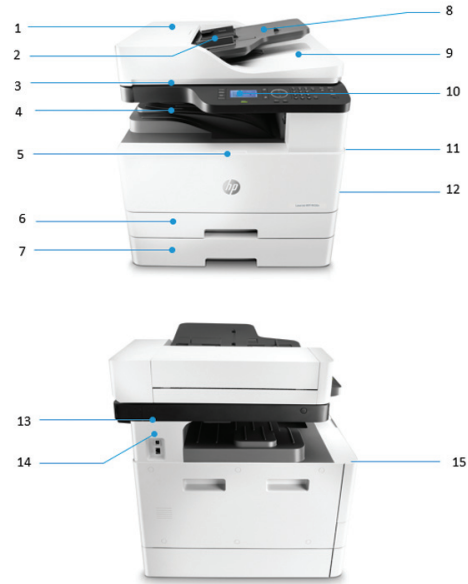

Product walkaround

HP LaserJet MFP M436nda shown

1. ADF cover
2. ADF width guide
3. Scanner glass (A3)
4. 250-sheet output bin
5. Front door access to toner cartridges
6. 250-sheet input tray 2
7. 250-sheet input tray 3 (optional as a service part only)
8. 100-sheet reversing ADF (input)
9. ADF output tray
10. 4-line LCD, 10-key pad, 4-button quick set
11. 100-sheet multipurpose tray 1
12. Tray 3 jam cover
13. Hi-Speed USB 2.0 printing port
14. Built-in Ethernet 10/100 Base TX networking
15. Automatic two-sided printing and copying²

Series at a glance

Model	HP LaserJet MFP M436n Printer	HP LaserJet MFP M436nda Printer
Product number	W7U01A	W7U02A
Print/copy speed up to 23 ppm	Yes	Yes
Input capacity	350 sheets (Standard); 600 sheets (maximum) with the optional 250-sheet tray as service part only	350 sheets (Standard); 600 sheets (maximum) with the optional 250-sheet tray as service part only
Output capacity: 250 sheets	Yes	Yes
Built-in Ethernet networking	Yes	Yes
100-sheet reversing ADF	Optional as a service part only	Yes
Automatic duplex printing and copying	Not available	Yes

Accessories, Supplies and Support

Supplies	CF256A HP 56A Black Original LaserJet Toner Cartridge 7,400 pages
	CF256X HP 56X High Yield Black Original LaserJet Toner Cartridge 13,700 pages
	CF257A HP 57A Original LaserJet Imaging Drum 80,000 pages
Service and support	U9JT4E HP 3 year Next Business Day with Defective Media Retention Hardware Support for LaserJet M436 Multifunction Printer
	U9JT5E HP 4 year Next Business Day with Defective Media Retention Hardware Support for LaserJet M436 Multifunction Printer
	U9JT6E HP 5 year Next Business Day with Defective Media Retention Hardware Support for LaserJet M436 Multifunction Printer
	U9JU3PE HP 1 year Post Warranty Next Business Day with Defective Media Retention Hardware Support for LaserJet M436 Multifunction Printer
	U9JT2E HP Instant Service with Next Week Workgroup Printer