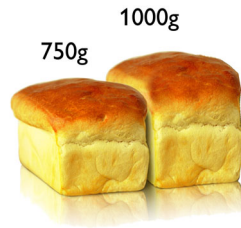

2 bread sizes for selection

Bake just the right amount of bread for your needs. Simply choose the loaf size on the control panel to bake medium (750g) or large (1000g) depending on your needs.

Up to 13-hour delay timer